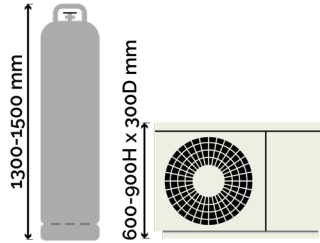

## AC Small

Size:  
1100x500x800  
0.44m<sup>3</sup> 0.55m<sup>2</sup>  
440 Litres

Can Fit:  
1 X small AC  
unit

Codes: UGACS | UGACS-Open

## AC Large

Size:  
1100x500x1000  
0.55m<sup>3</sup> 0.55m<sup>2</sup>  
550 Litres

Can Fit:  
1 X large AC  
unit

Codes: UGACL | UGACL-Open

## Gas Bottle

Size:  
1100x500x1650  
0.90m<sup>3</sup> 0.55m<sup>2</sup>  
908 Litres

Can Fit:  
gas bottles,  
large AC units

Codes: UGGB | UGGB-Open