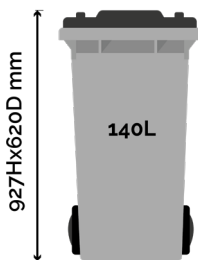

# UGLEE RANGE

Sizing: WxDxH in mm

## 650 Single

Size:  
650x650x1160  
0.46m<sup>3</sup> 0.42m<sup>2</sup>  
465 Litres

Can Fit:  
single 140L bin

Codes: UG650S | UG650S-WM

## 650 Double

Size:  
1100x650x1160  
0.79m<sup>3</sup> 0.71m<sup>2</sup>  
785 Litres

Can Fit:  
2 X 140L bins,  
toys, small pool  
pump, BBQs

Codes: UG650D | UG650D-WM

## 650 Triple

Size:  
1600x650x1160  
1.2m<sup>3</sup> 1.04m<sup>2</sup>  
1144 Litres

Can Fit:  
3 X 140L bins, toys,  
small bikes, pool  
pump, BBQs

Codes: UG650T | UG650T-WM