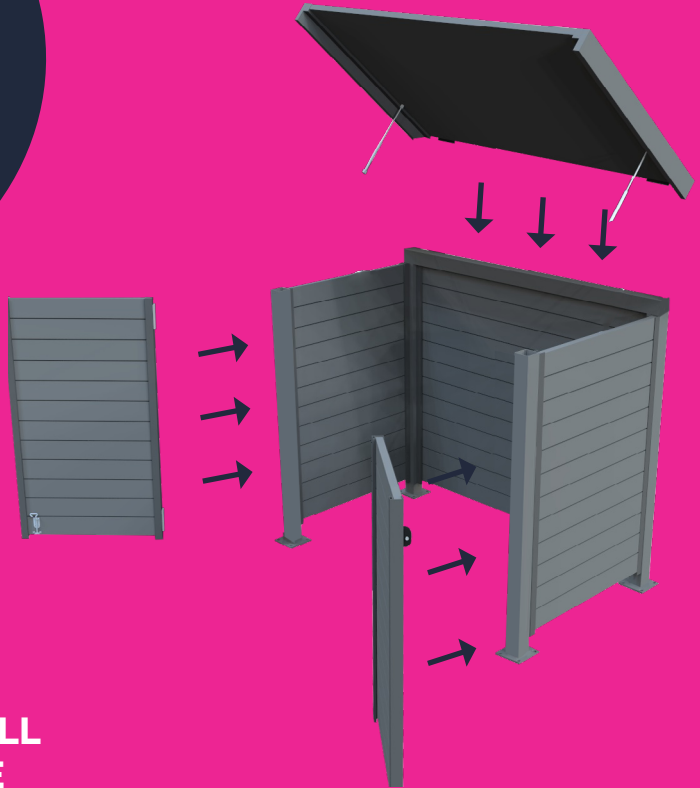

## Vertical Screen

Post Center:  
2410mm  
Panel Heights:  
1200, 1500, 1800  
Slat Size:  
85x25mm  
Slat Gaps:  
15 or 39mm

Posts: (ordered separately)  
60x60 (90x90 available on request)  
In-ground and flanged post available

Codes:  
15mm Gap: BSV1224, BSV1524, BSV1824  
39mm Gap: BSVO1224, BSVO1524, BSVO1824

**BUILT  
TO HIDE  
THE UGLY**

**INSTALL  
GUIDE**