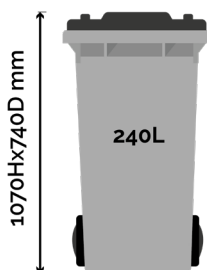

## 850 Single

Size:  
850x850x1160  
0.79m<sup>3</sup> 0.72m<sup>2</sup>  
795 Litres

Can Fit:  
Single 240L bin,  
recycle bins,  
outdoor toys

Codes: UG850S | UG850S-WM

## 850 Double

Size:  
1420x850x1160  
1.32m<sup>3</sup> 1.27m<sup>2</sup>  
1328 Litres

Can Fit:  
2 X 240L bins,  
pool pumps, bikes,  
BBQs, toys

Codes: UG850D | UG850D-WM

## 850 Triple

Size:  
2000x850x1250  
1.87m<sup>3</sup> 1.7m<sup>2</sup>  
1870 Litres

Can Fit:  
3 X 240L bins, recycle  
bins, toys, bikes, pool  
pumps, BBQs

Codes: UG850T | UG850T-WM

## Uglee 850's

The Uglee 850's including the Single, Double and Triple have been designed to fit all standard council bins up to 240 litres in size.